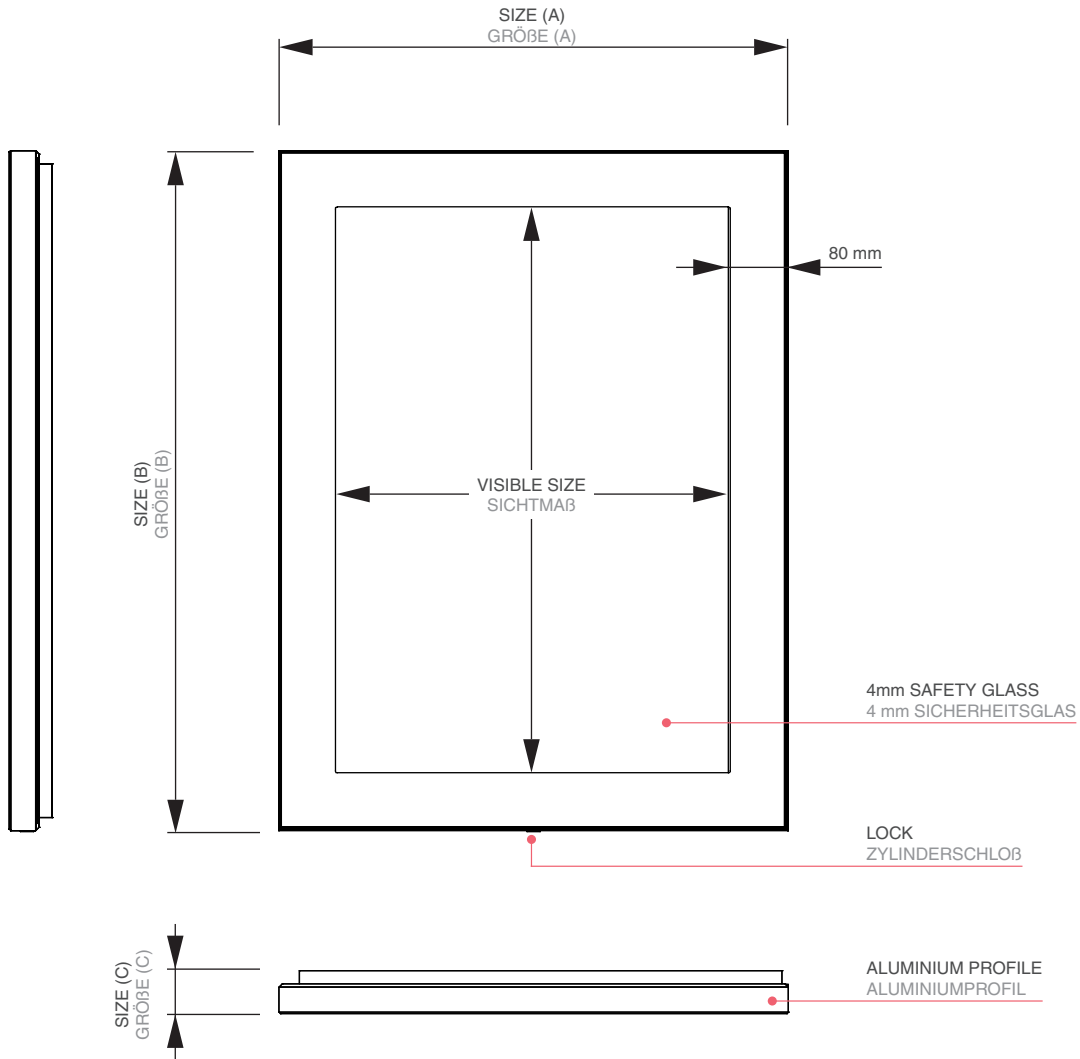

Outdoor Premium Poster Case

Lockable Notice Boards | Outdoor

Outdoor Premium Poster Case

• IP56 outdoor • state of the art manufactured showcase • secured with lock for inside posters protection • waterproof - suitable for public outdoor use • easy to use poster changing system

Premium Schaukasten

• IP56 - wetterfest • moderner Schaukasten • abschließbar und wetterfest - für den Außeneinsatz • einfacher Plakatwechsel

Outdoor Premium Poster Case

Lockable Notice Boards | Outdoor

**BACKVIEW
RÜCKANSICHT**

Outdoor Premium Poster Case

Lockable Notice Boards | Outdoor

Article code	EAN / GTIN	Poster size	Visible size	Size (A x B x C)	Locks	Holes pitch (X x Y)	Net weight
Artikelcode	EAN / GTIN	Plakatformat	Sichtmaß	Größe (A x B x C)	Schlösser	Lochabstand (X x Y)	Netto Gewicht
SCEOSA1	8596052031076	A1 (594 x 841 mm)	571 x 818 mm	737 x 984 x 62 mm	1	681 x 640 mm	19,47 kg
SCEOSA0	8596052031083	A0 (841 x 1189 mm)	818 x 1166 mm	984 x 1332 x 62 mm	2	928 x 988 mm	31,57 kg
SCEOS70x100	8596052031090	700 x 1000 mm	677 x 977 mm	843 x 1143 x 62 mm	1	787 x 799 mm	29,70 kg
SCEOS800x1200	8596052031106	800 x 1200 mm	777 x 1177 mm	943 x 1343 x 62 mm	2	887 x 999 mm	32,51 kg
SCEOS100x140	8596052031113	1000 x 1400 mm	977 x 1377 mm	1143 x 1543 x 62 mm	2	1087 x 1199 mm	40,16 kg
SCEOS1016x1524	8596052031847	40" x 60"	993 x 1501 mm	1159 x 1667 x 62 mm	2	1103 x 1323 mm	44,71 kg
SCEOS1185x1750	8596052031137	1185 x 1750 mm	1162 x 1727 mm	1328 x 1893 x 62 mm	2	1272 x 1549 mm	53,68 kg
SCEOS1200x1800	8596052031854	1200 x 1800 mm	1177 x 1777 mm	1343 x 1943 x 62 mm	2	1287 x 1599 mm	58,55 kg